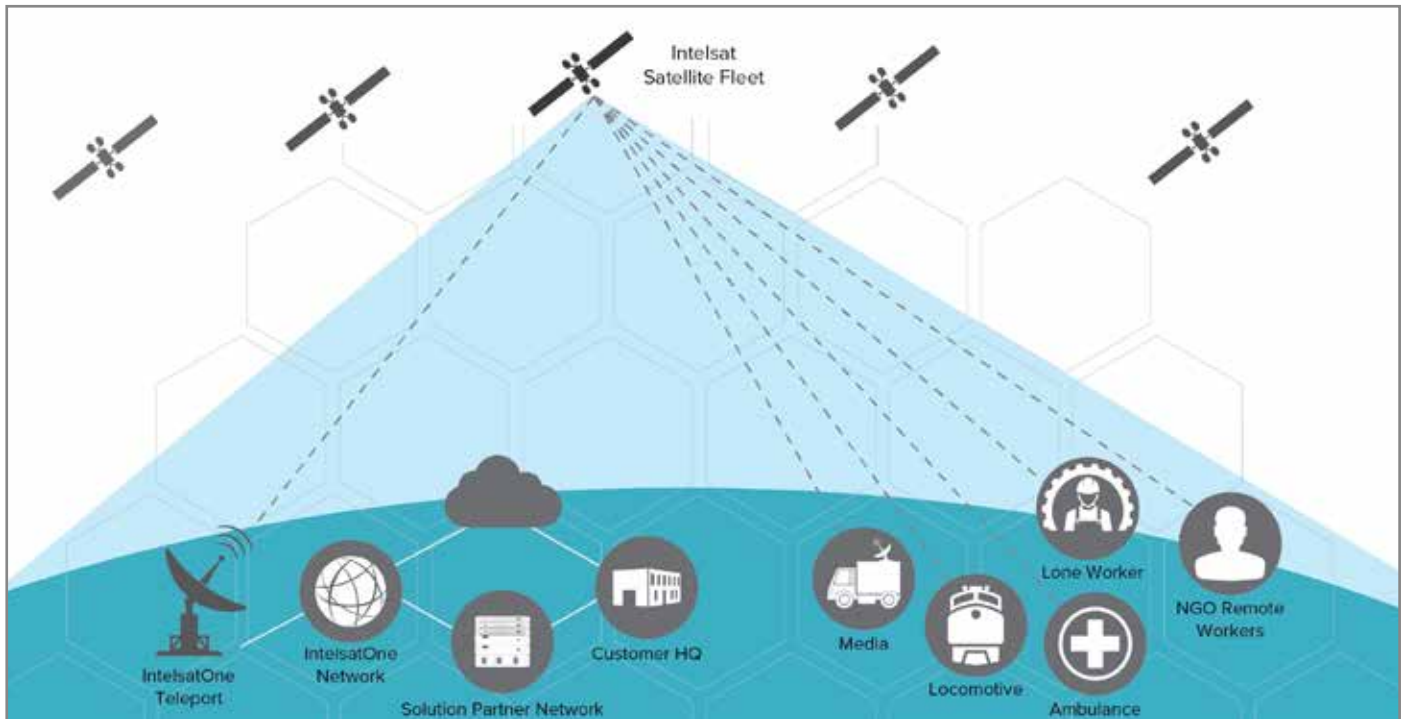

Communications-on-the-Pause (COTP) uses a highly compact and portable satellite terminal with an automatic or assisted pointing function to connect to a satellite and is designed for temporary use in a fixed location.

Enables a network of networks through seamless integration with existing terrestrial wireless networks

Redundant and survivable network for mission-critical applications

Portfolio of certified, easy-to-use COTM & COTP terminals for rapid deployment

Intelsat FlexMove Service

Never lose touch or visibility of your operations with FlexMove For the first time, easy-to-deploy, affordable HTS connectivity is at your fingertips

- Quickly scale your business to meet your customer’s growing needs
- Enable customers to unlock mission-critical applications with appropriate bandwidth
- Fuel customer loyalty by delivering differentiated solutions